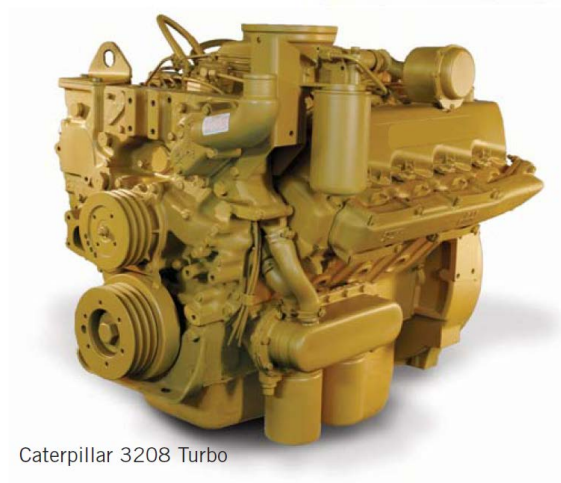

**Where applicable*

MARINE LONG BLOCK (Grey PICTURED):

- Block
- Rods
- Piston assemblies
- Valve train (lifters, pushrods & rocker arms)
- Crankshaft
- Camshaft
- Cylinder Heads
- Oil Cooler
- Water Pump

©2003 NPD All Rights Reserved. July 2010. (TD)

Caterpillar 3208 Turbo

3208 ENGINE APPLICATIONS

Caterpillar 3208 engines are used in many work applications such as delivery trucks, dump trucks, garbage trucks, snow plows, flatbed trucks and school buses. The 3208 is also used in many agricultural and industrial applications such as lift trucks, ag sprayers, cranes, power units, generator sets, tractors, excavators, wheel loaders, compactors, articulated trucks and backhoes. NPD can also supply a marine engine in a long block configuration.